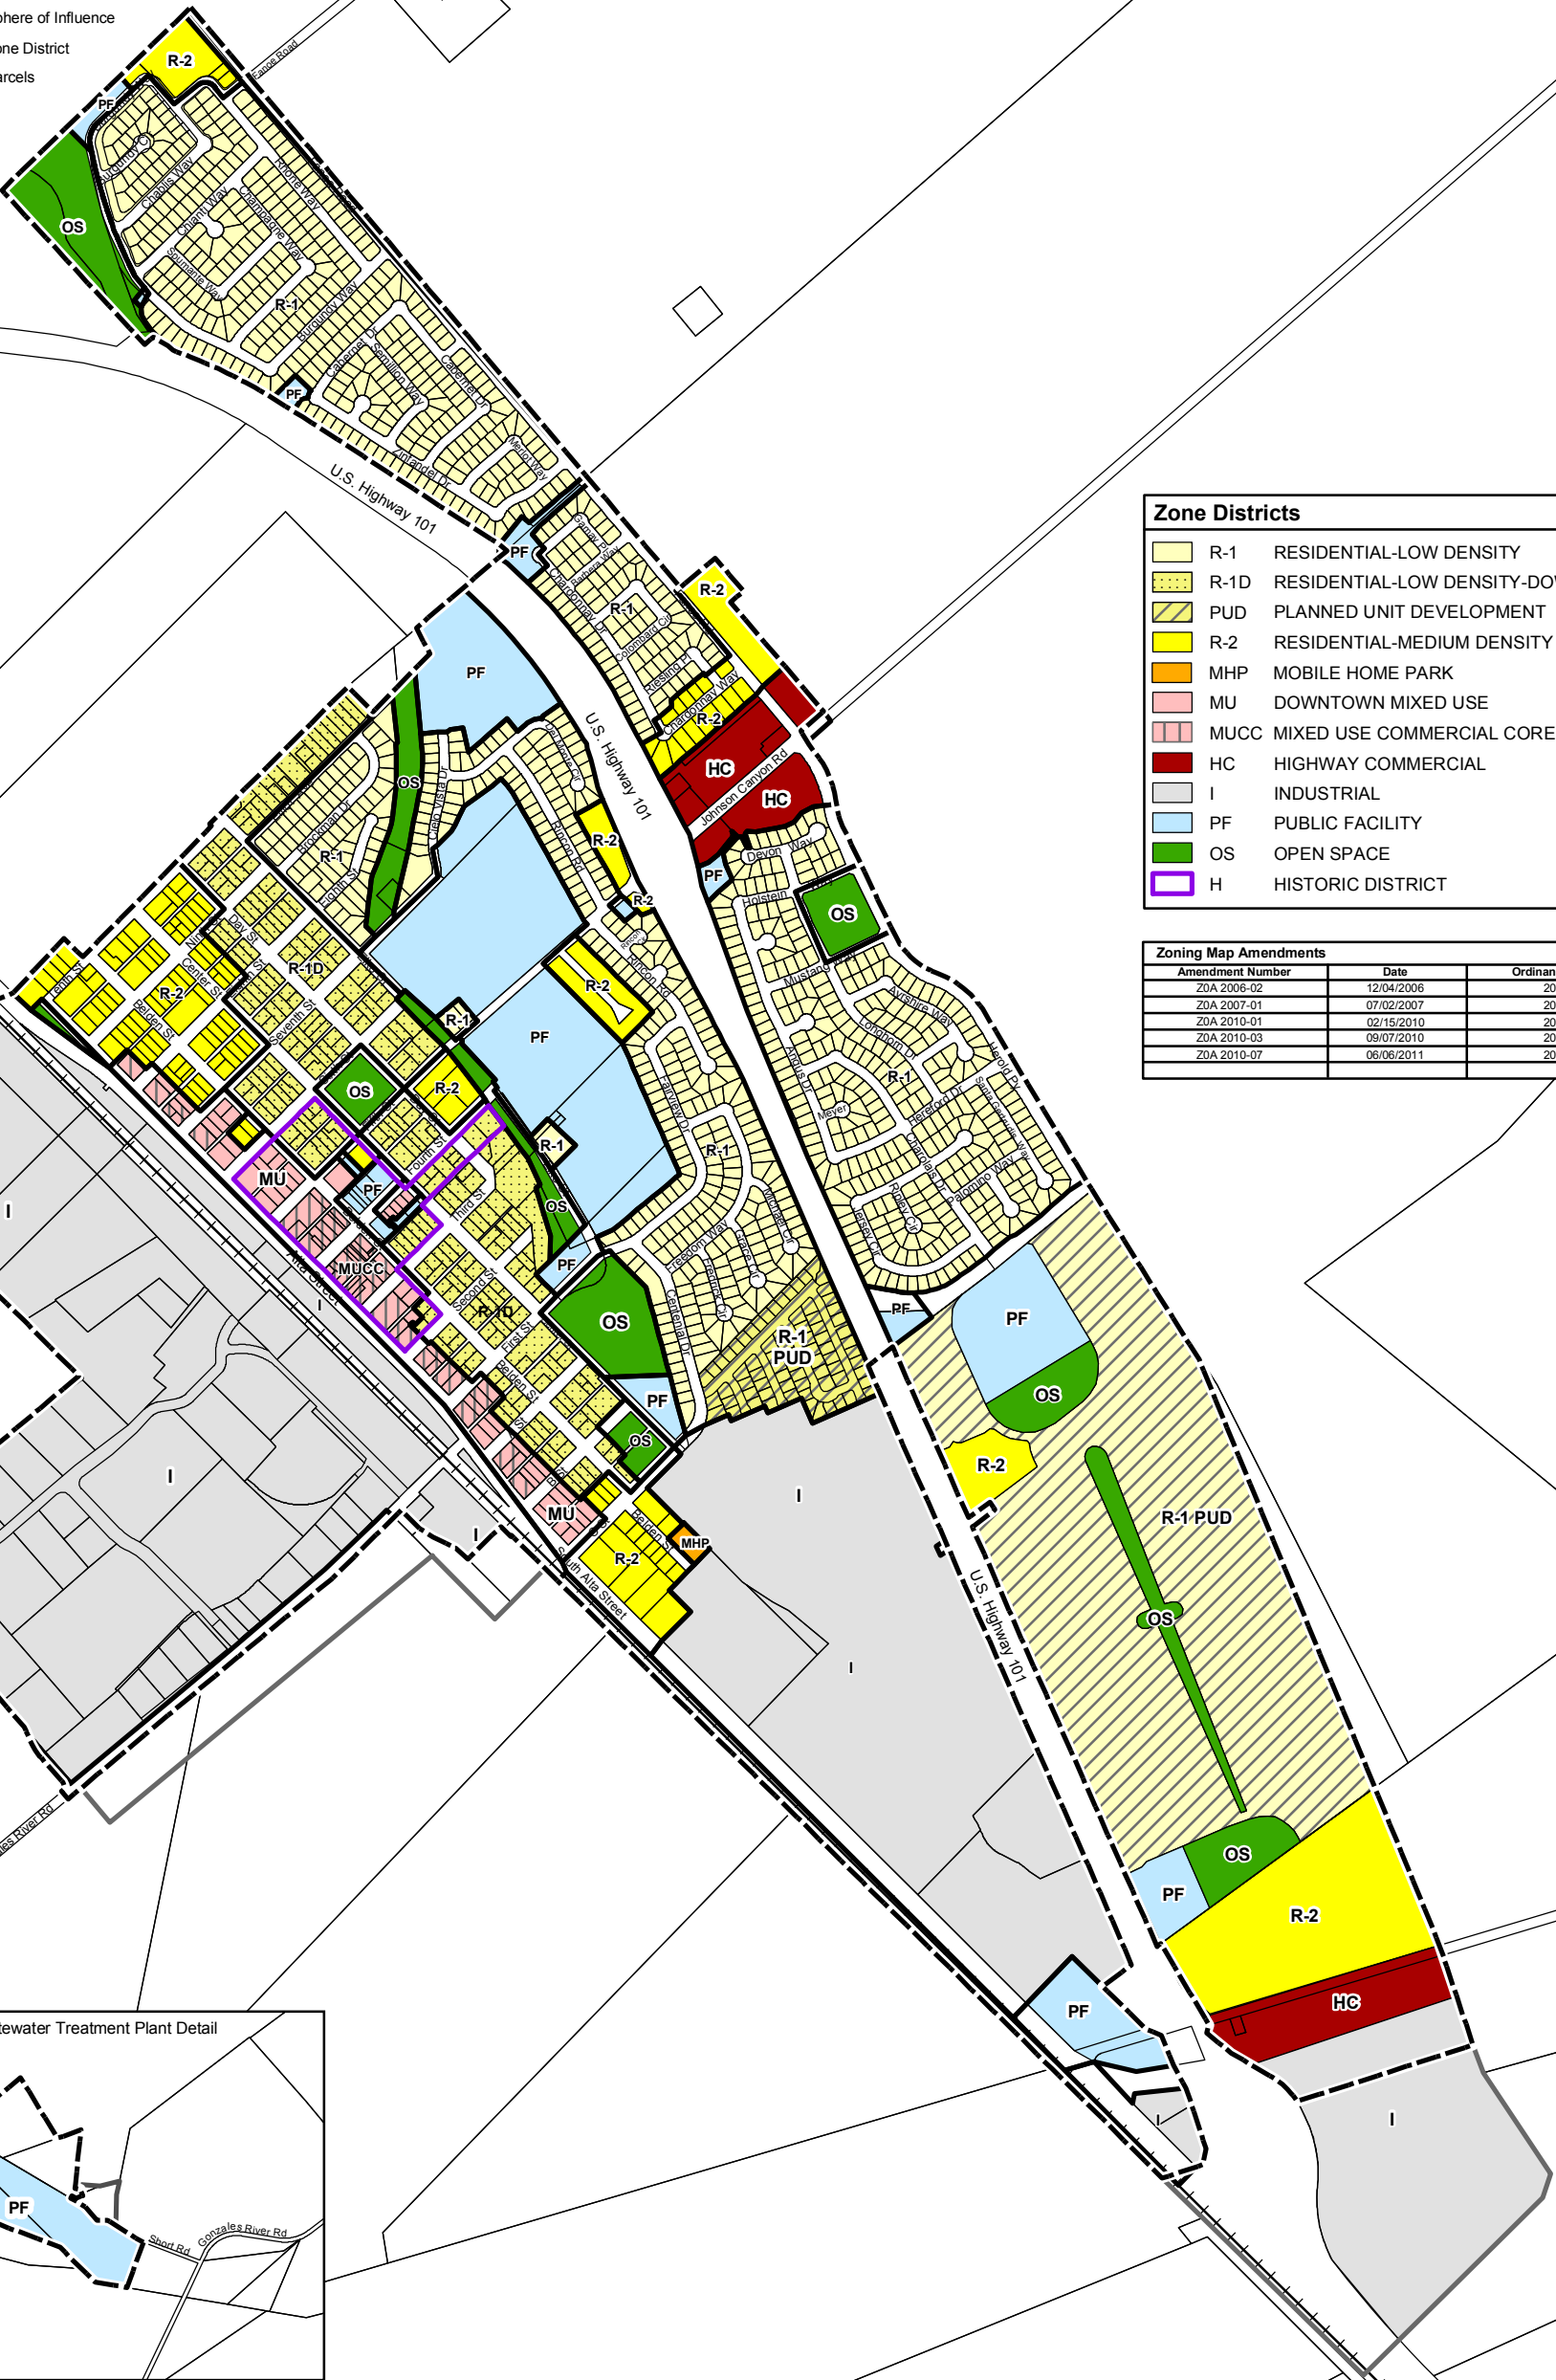

ZONING

City of Gonzales

- City Limit
- Sphere of Influence
- Zone District
- Parcels

Zone Districts	
	R-1 RESIDENTIAL-LOW DENSITY
	R-1D RESIDENTIAL-LOW DENSITY-DOWNTOWN
	PUD PLANNED UNIT DEVELOPMENT
	R-2 RESIDENTIAL-MEDIUM DENSITY
	MHP MOBILE HOME PARK
	MU DOWNTOWN MIXED USE
	MUCC MIXED USE COMMERCIAL CORE
	HC HIGHWAY COMMERCIAL
	I INDUSTRIAL
	PF PUBLIC FACILITY
	OS OPEN SPACE
	H HISTORIC DISTRICT

Zoning Map Amendments		
Amendment Number	Date	Ordinance Number
ZOA 2006-02	12/04/2006	2006-44
ZOA 2007-01	07/02/2007	2007-48
ZOA 2010-01	02/15/2010	2010-61
ZOA 2010-03	09/07/2010	2010-66
ZOA 2010-07	06/06/2011	2011-72

FILE: Gonzales Zoning_Map_11x17.mxd